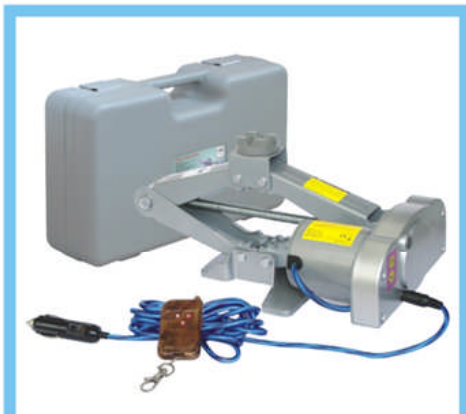

## TECHNICAL DATA

**Model No.: JW-01A**

- Remote control: 433MHz control
- Control distance: <25M
- Rated voltage: DC 12V
- Max electric current: 10A
- Rated load weight: 1000Kg (Apply 2 Tons Car)
- Lifting range: 12cm to 35cm
- Weight: 3.7Kg
- Usage temperature: -40°C to +80°C
- Dim of produ: 40×19×11.5cm
- Dim of box: 45×26.5×12.5cm

## TECHNICAL DATA

**Model No.: JW-01C / JW-01E**

- Remote control: wire line control
- Control cable length: 4.5M in total
- Rated voltage: DC 12V
- Max electric current: 10A
- Rated load weight: 1000Kg
- Lifting range: 12cm to 35cm
- Weight: 3.8Kg
- Usage temperature: -40°C to +80°C
- Dim of box: 45×26.5×12.5cm

**Model No.: JW-01B**

- Remote control: infrared control
- Control distance: <5M
- Rated load weight: 1000Kg
- Gross weight: 5.5Kg

**Model No.: JW-01A+**

- Kits: JW-01A & JW-H340
- Input voltage: DC 12V
- Gross weight: 7.0Kg
- Dim of box: 43x31x12.5cm